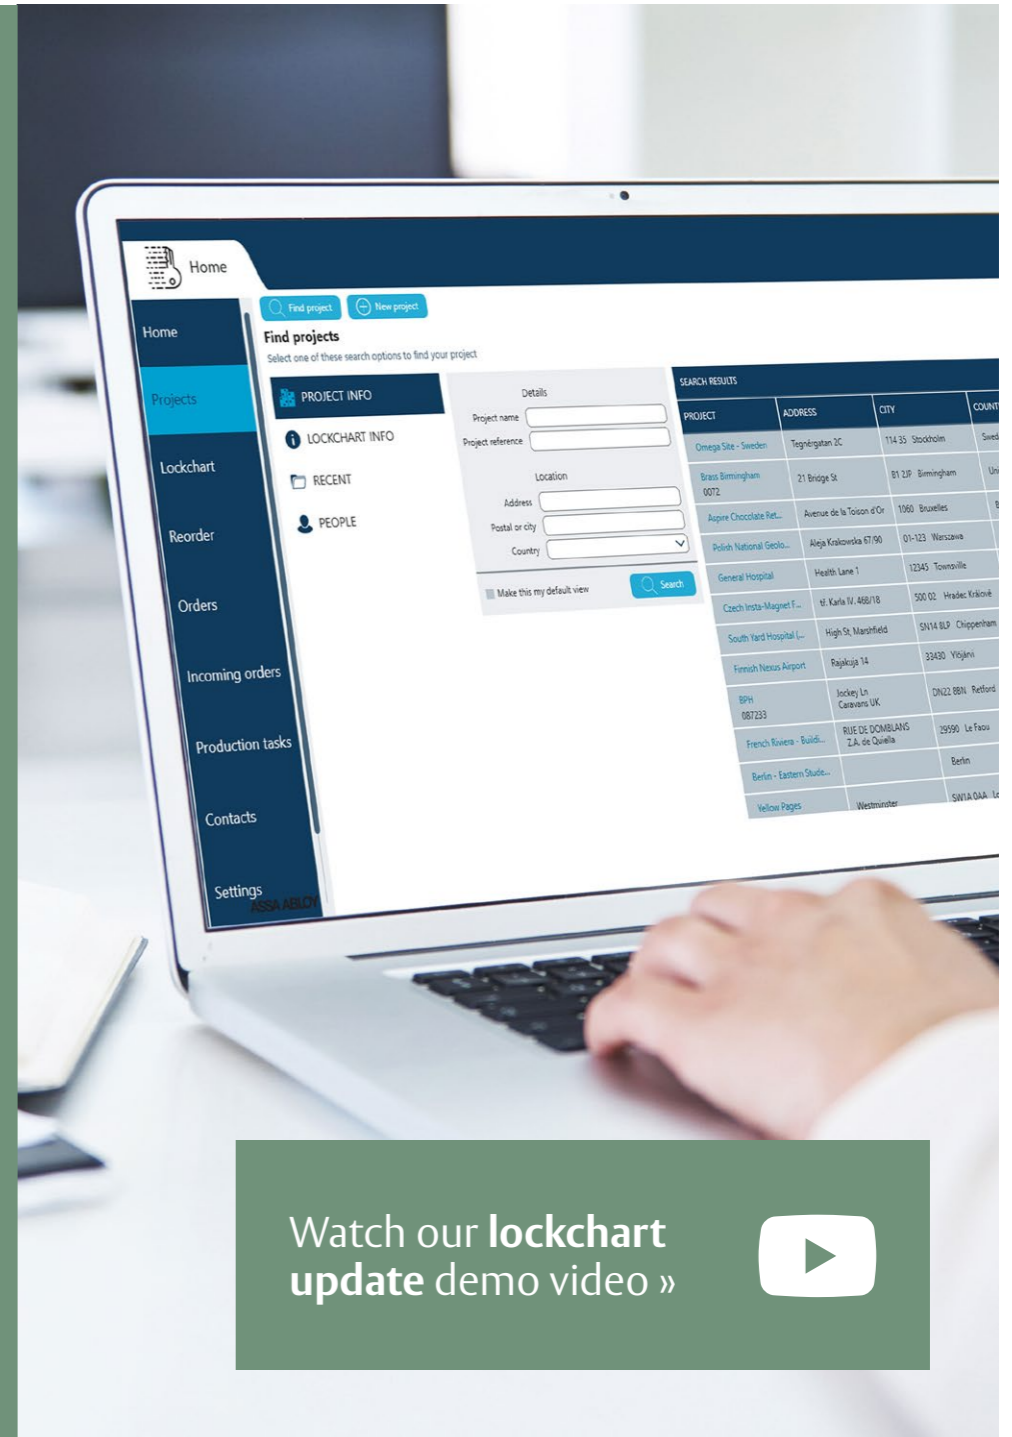

## Modify

Update your lockcharts easily with cylinders or key changes all in one document, keeping sight of all lockchart additions or changes.

## Trace

Identify security vulnerabilities faster: Key Studio highlights any cylinders compromised by lost keys.

## Access

Store all your projects, contacts, and orders securely within Key Studio – view and manage all in one place, from anywhere.

[Back to overview page](#)

Watch our **lockchart update** demo video »